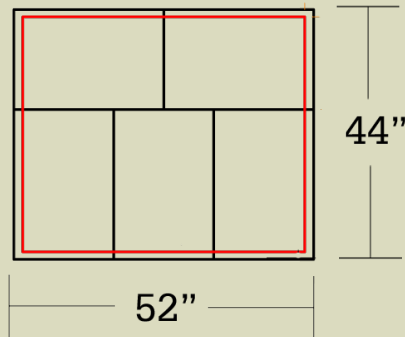

STRAW

CHOPPED

Pallet dimensions:
91.5"H x 44"W x 52"L

Pallet weight:
1170 lbs

Bag size:
9.5"H x 17"W x 26"L

Bags per pallet:
45 bags