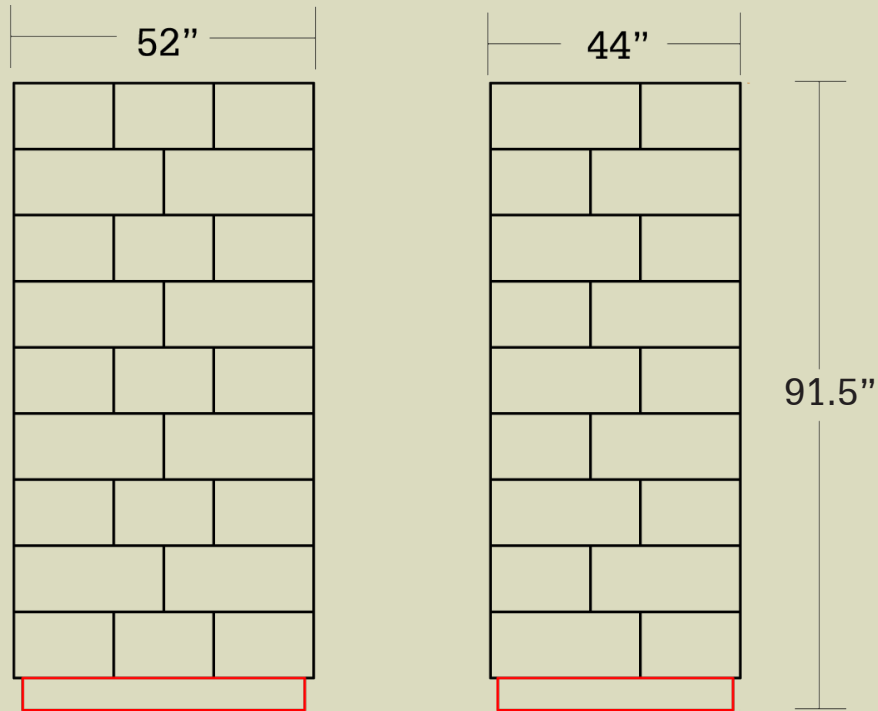

STRAW

CHOPPED

Pallet dimensions:
91.5"H x 44"W x 52"L

Pallet weight:
1170 lbs

Bag size:
9.5"H x 17"W x 26"L

Bags per pallet:
45 bags