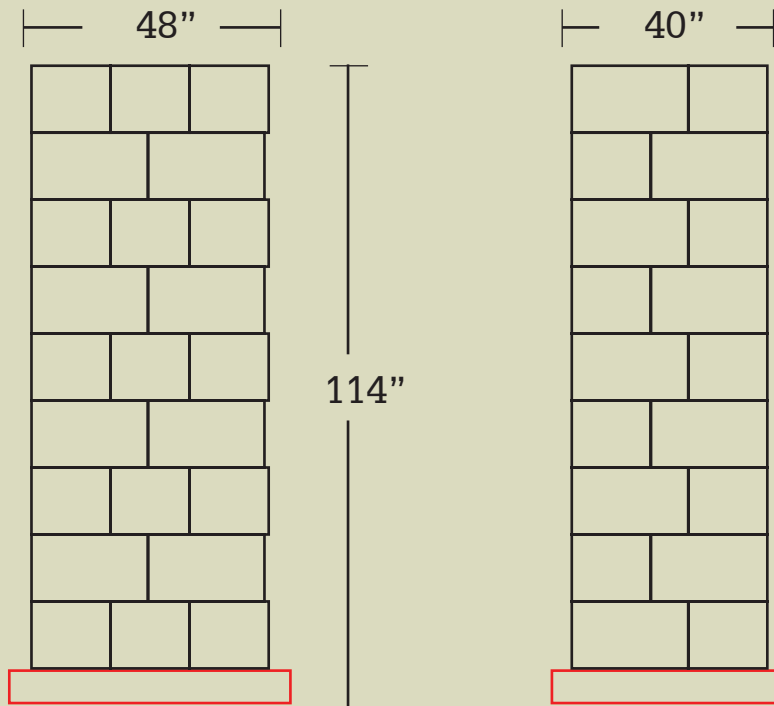

## SHAVINGS

**Pallet dimensions:**  
114"H x 48"W x 40"L

**Pallet weight:**  
1050 lbs

**Bag size:**  
12"D x 16"W x 24"L

**Bags per pallet:**  
45 bags