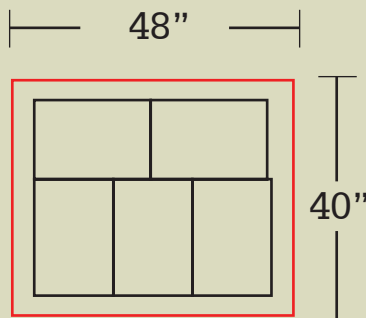

## SHAVINGS

**Pallet dimensions:**  
114"H x 48"W x 40"L

**Pallet weight:**  
1050 lbs

**Bag size:**  
12"D x 16"W x 24"L

**Bags per pallet:**  
45 bags