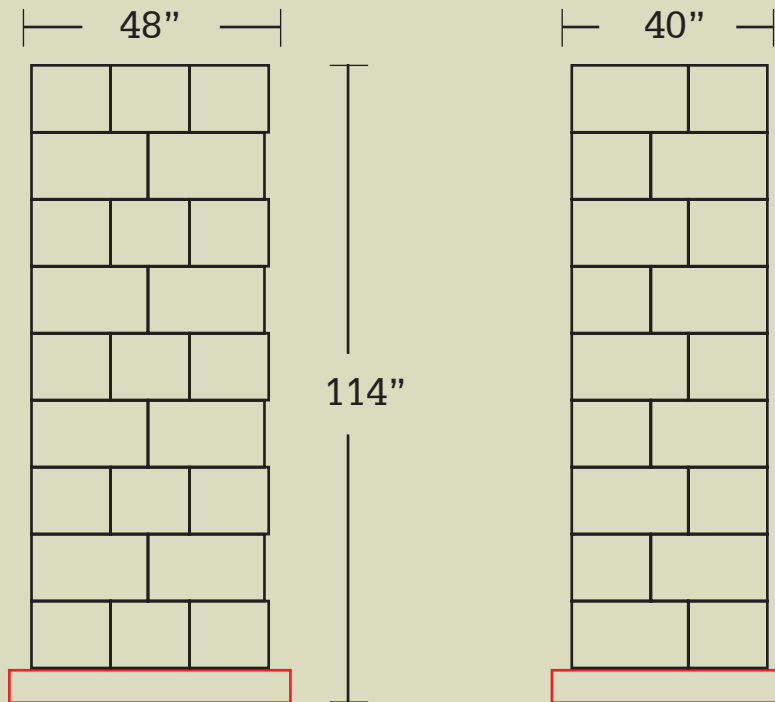

## SHAVINGS

**Pallet dimensions:**  
114"H x 48"W x 40"L

**Pallet weight:**  
1320 lbs

**Bag size:**  
12"D x 16"W x 24"L

**Bags per pallet:**  
45 bags