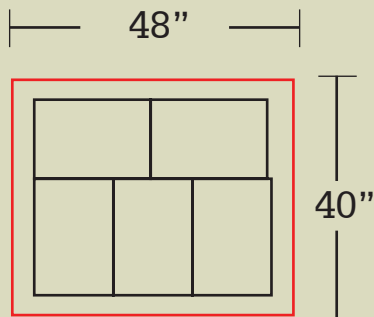

## SHAVINGS

**Pallet dimensions:**  
114"H x 48"W x 40"L

**Pallet weight:**  
1320 lbs

**Bag size:**  
12"D x 16"W x 24"L

**Bags per pallet:**  
45 bags