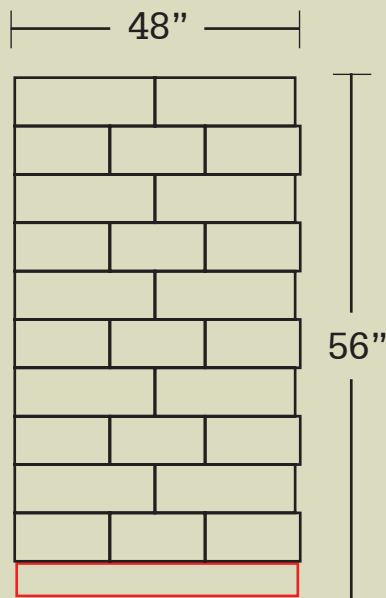

Valdosta, GA • 229-244-5695
Ocala, FL • 352-789-6792

Learn More About Our Full Line Of Products
At WWW.STANDLEEFORAGE.COM

ALFALFA

PELLETS

Pallet dimensions:
56"H x 40"W x 48"L

Pallet weight:
2060 lbs

Bag size:
5"H x 16"W x 24"L