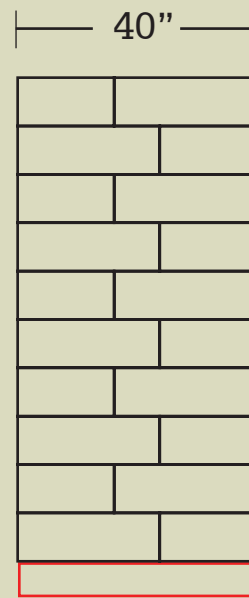

Valdosta, GA • 229-244-5695
Ocala, FL • 352-789-6792

Learn More About Our Full Line Of Products
At WWW.STANDLEEFORAGE.COM

ALFALFA

PELLETS

Pallet dimensions:
56"H x 40"W x 48"L

Pallet weight:
2060 lbs

Bag size:
5"H x 16"W x 24"L