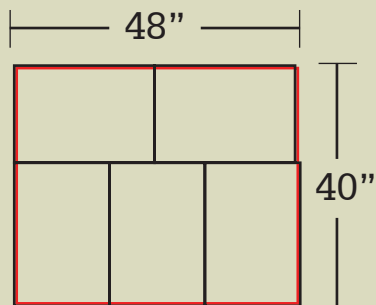

Valdosta, GA • 229-244-5695
Ocala, FL • 352-789-6792

Learn More About Our Full Line Of Products
At WWW.STANDLEEFORAGE.COM

ALFALFA

PELLETS

Pallet dimensions:
56"H x 40"W x 48"L

Pallet weight:
2060 lbs

Bag size:
5"H x 16"W x 24"L